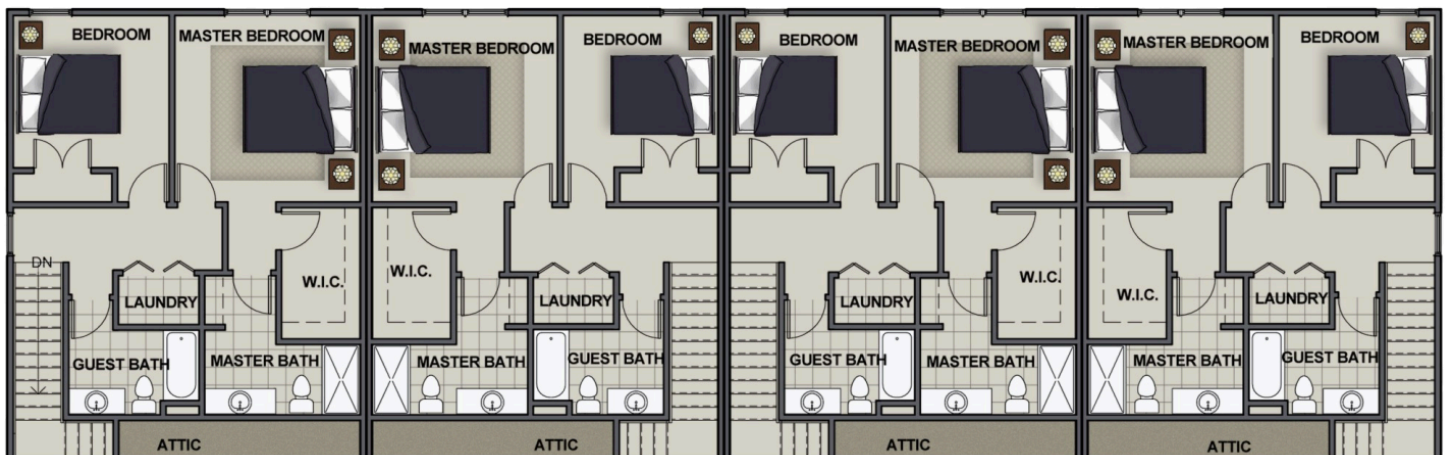

RIVER STONE CONSTRUCTION FLOOR PLAN

# HAMILTON

FOR MORE INFO VISIT [RIVERSTONE-HOMES.COM](https://www.riverstone-homes.com)

2 BED

1 CAR GARAGE

2.5 BATH

1434 FT<sup>2</sup>

## FIRST FLOOR