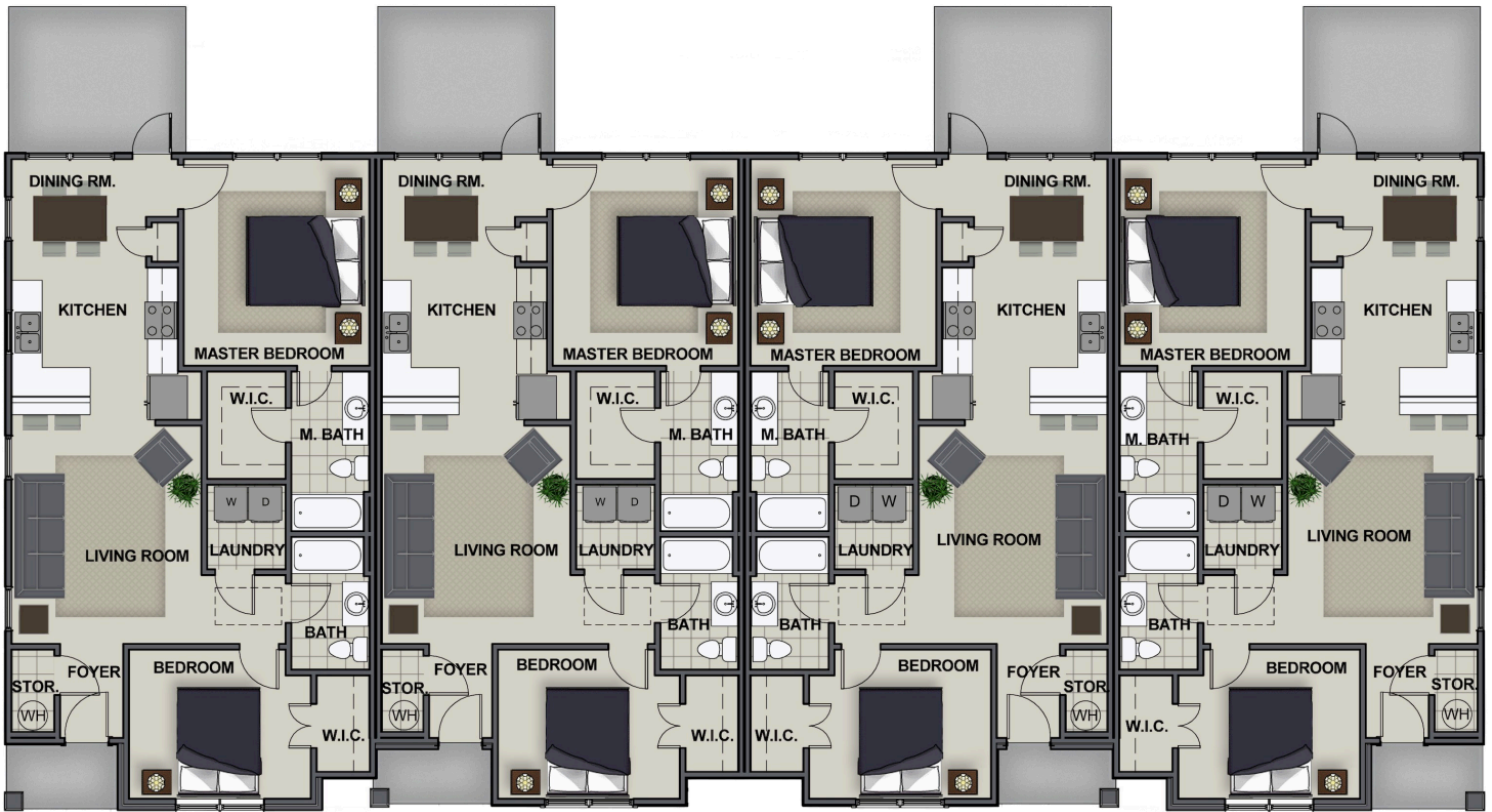

RIVER STONE CONSTRUCTION FLOOR PLAN

# BRADLEY

FOR MORE INFO VISIT [RIVERSTONE-HOMES.COM](https://www.riverstone-homes.com)

2 BED

2 CAR DRIVEWAY

2 BATH

1057 FT<sup>2</sup>

BRADLEY

Artistic renderings provided for marketing purposes only and may not accurately represent the final product or its features