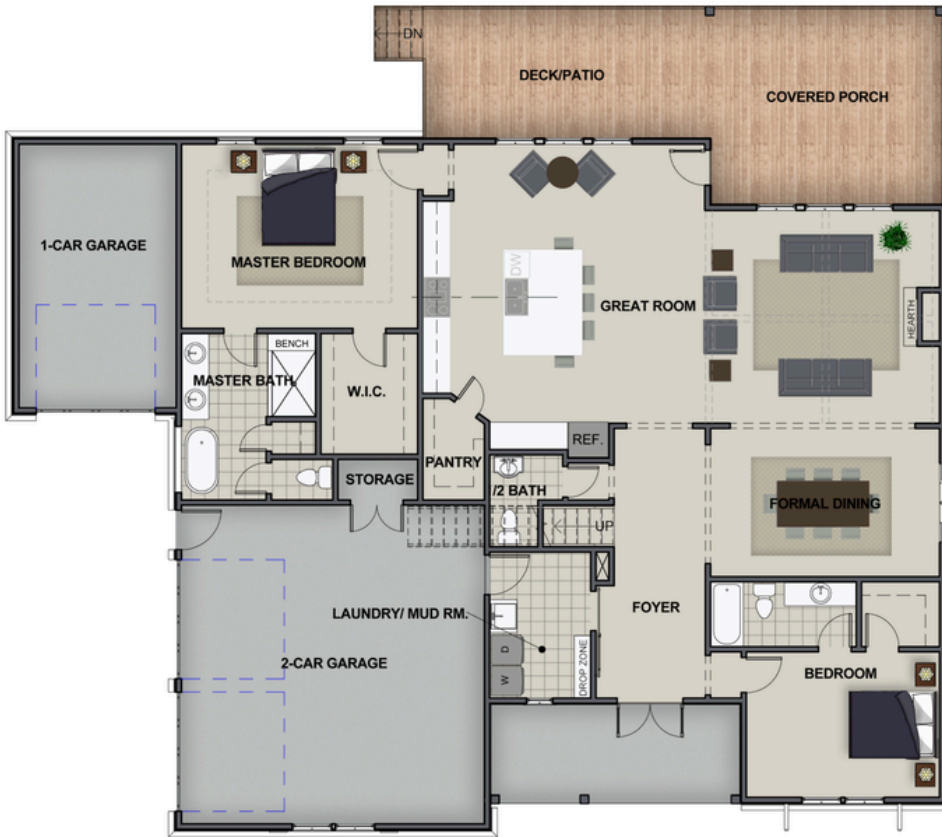

RIVER STONE CONSTRUCTION FLOOR PLAN

WINTERBROOK A

FOR MORE INFO VISIT [RIVERSTONE-HOMES.COM](https://www.riverstone-homes.com)

4 BED

3 CAR GARAGE

3.5 BATH

3148 FT²

FIRST FLOOR (2200 SQFT)

**RIVER
STONE**
CONSTRUCTION LLC

WINTERBROOK A

Artistic renderings provided for marketing purposes only and may not accurately represent the final product or its features

SECOND FLOOR (948 SQFT)

423.954.7550
RIVERSTONE-HOMES.COM