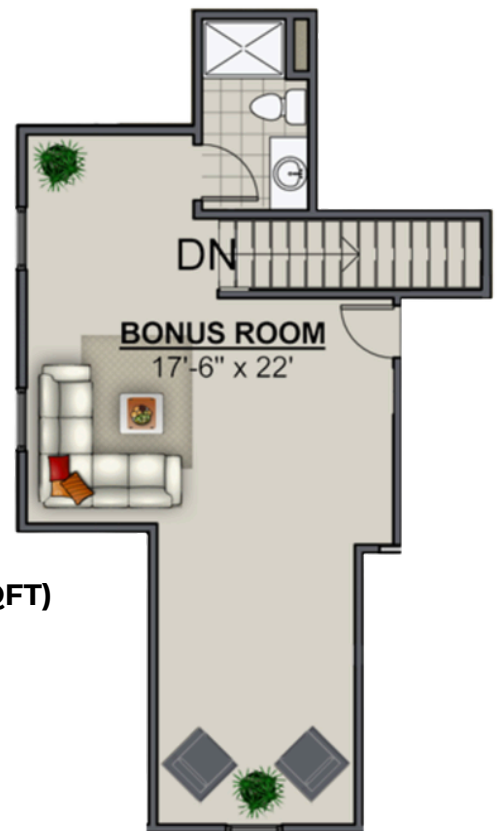

RIVER STONE CONSTRUCTION FLOOR PLAN

FARMVIEW

FOR MORE INFO VISIT [RIVERSTONE-HOMES.COM](https://www.riverstone-homes.com)

3 BED

3 CAR GARAGE

3.5 BATH

2410 FT²

FIRST FLOOR (1948 SQFT)

FARMVIEW

SECOND FLOOR (462 SQFT)

Artistic renderings provided for marketing purposes only and may not accurately represent the final product or its features