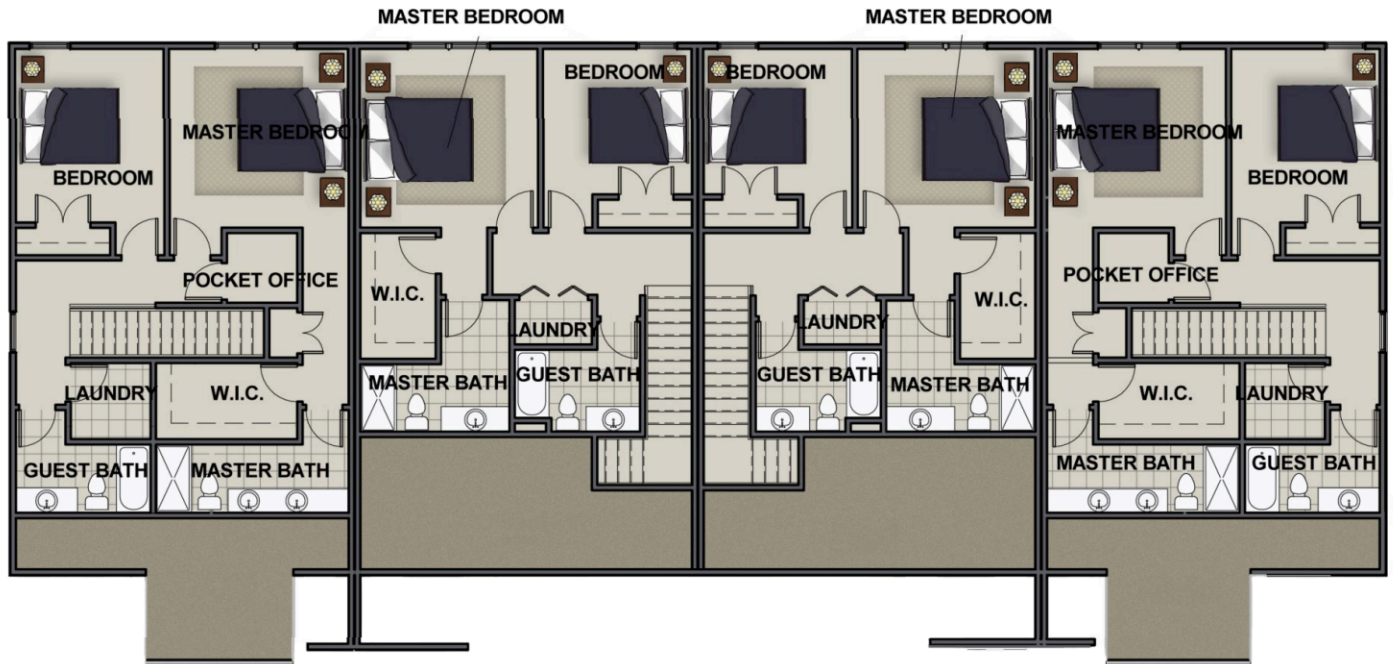

MARION

RIVER STONE

CONSTRUCTION LLC

FIRST FLOOR

Artistic renderings provided for marketing purposes only and may not accurately represent the final product or its features

423.954.7550

RIVERSTONE-HOMES.COM