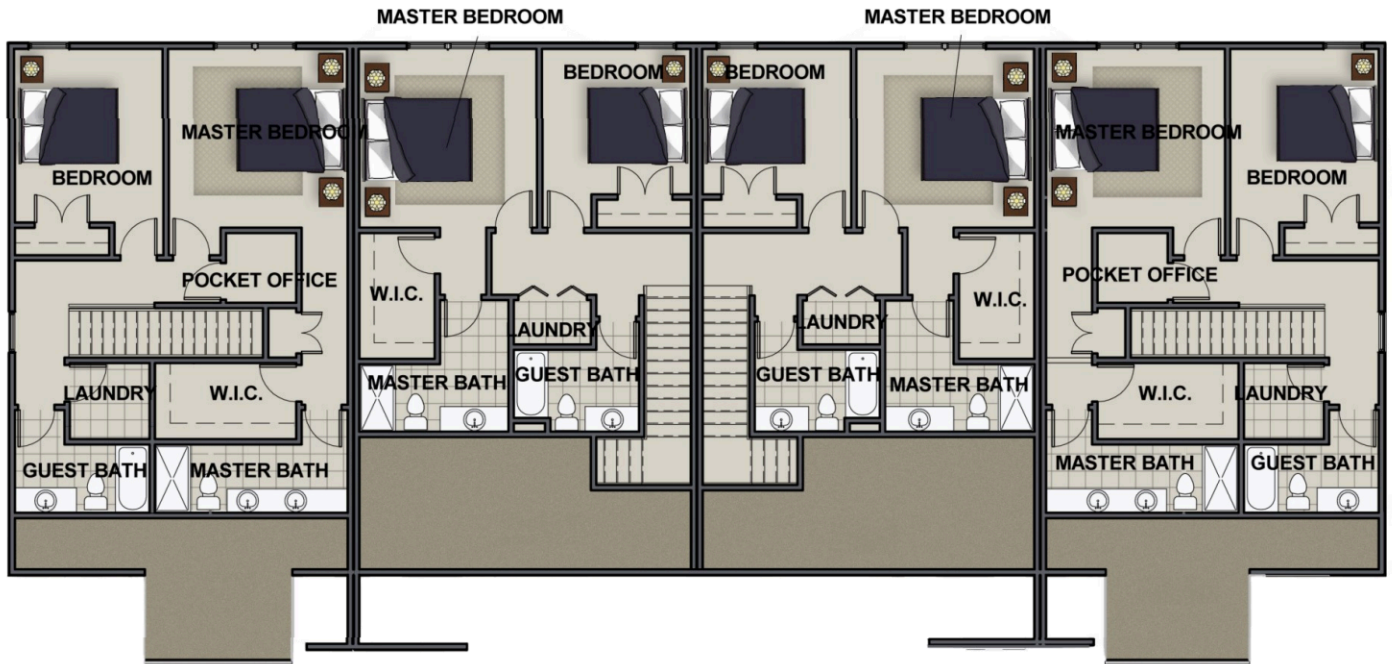

MARION

RIVER STONE

CONSTRUCTION LLC

FIRST FLOOR

Artistic renderings provided for marketing purposes only and may not accurately represent the final product or its features

423.954.7550

RIVERSTONE-HOMES.COM