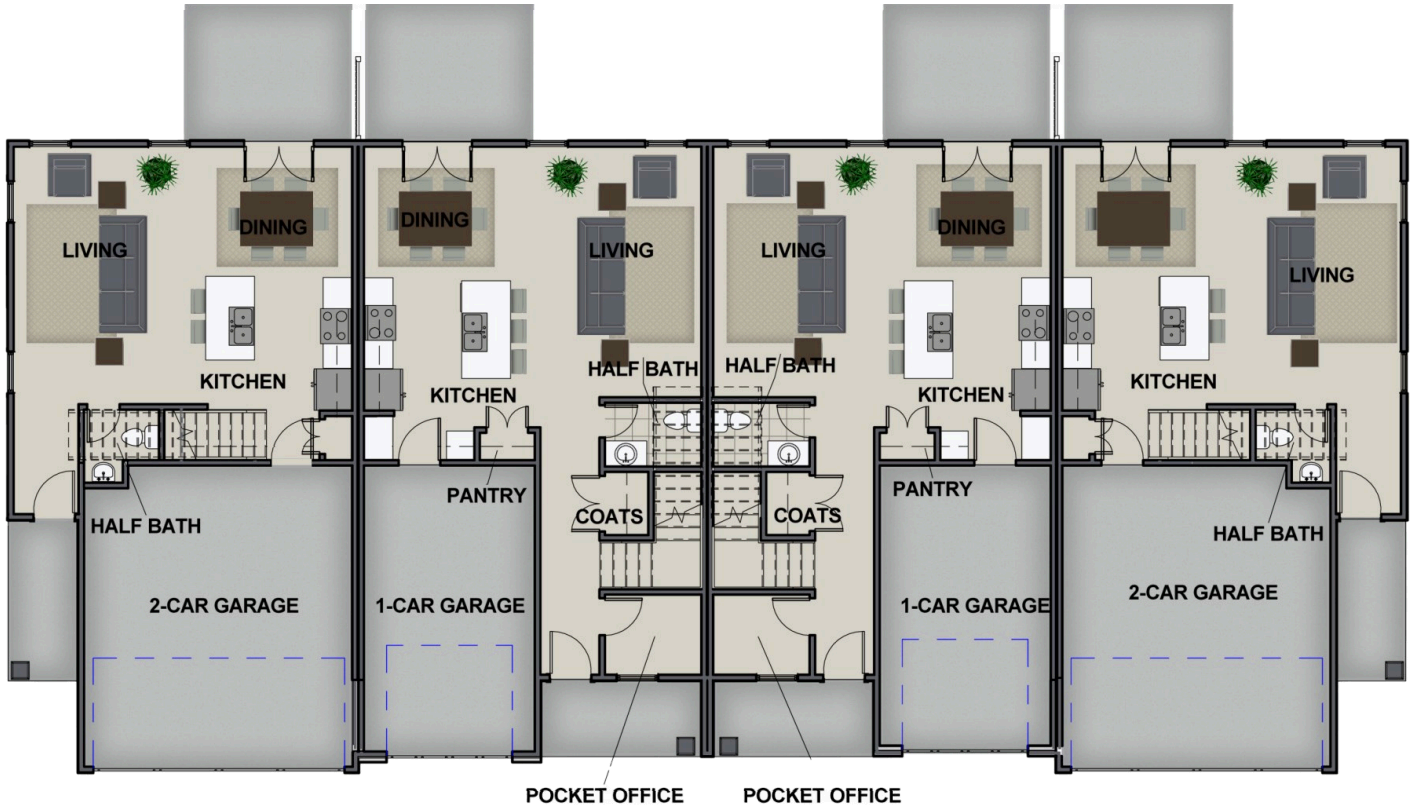

MARION

RIVER STONE

CONSTRUCTION LLC

FIRST FLOOR

Artistic renderings provided for marketing purposes only and may not accurately represent the final product or its features

423.954.7550

RIVERSTONE-HOMES.COM