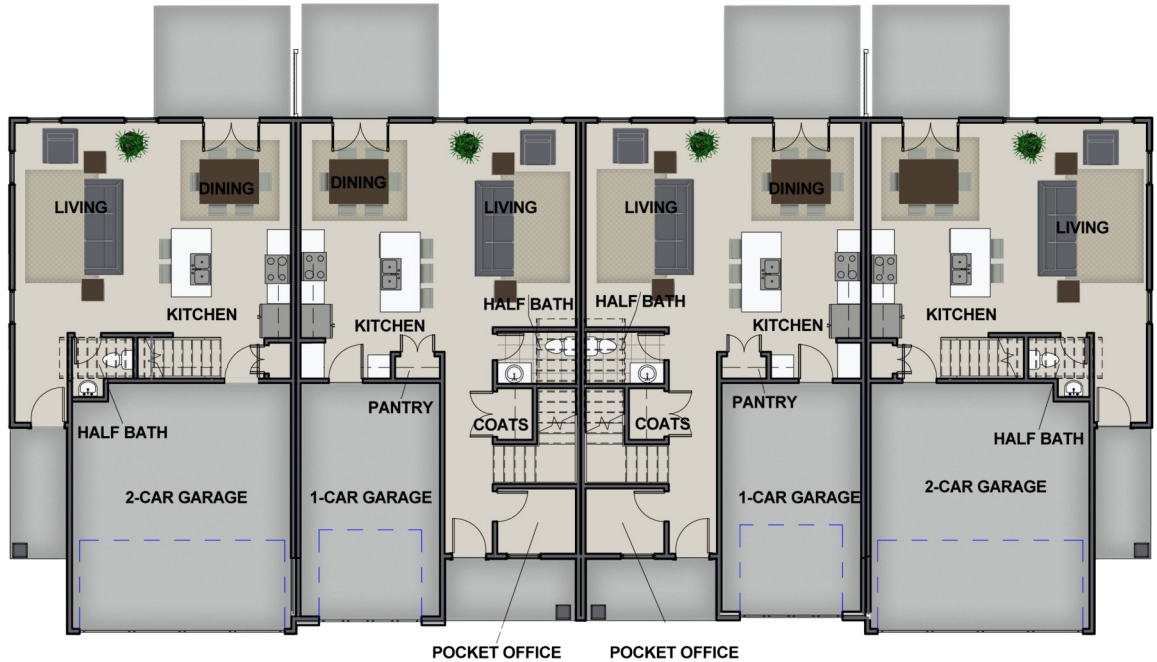

Marion

Interior Unit

1400 Square Feet

2 Bedrooms

2.5 Bathrooms

Upstairs Laundry

Dedicated pantry &
coat closet

*Artistic renderings provided for marketing purposes only and may not accurately represent the final product or its features.