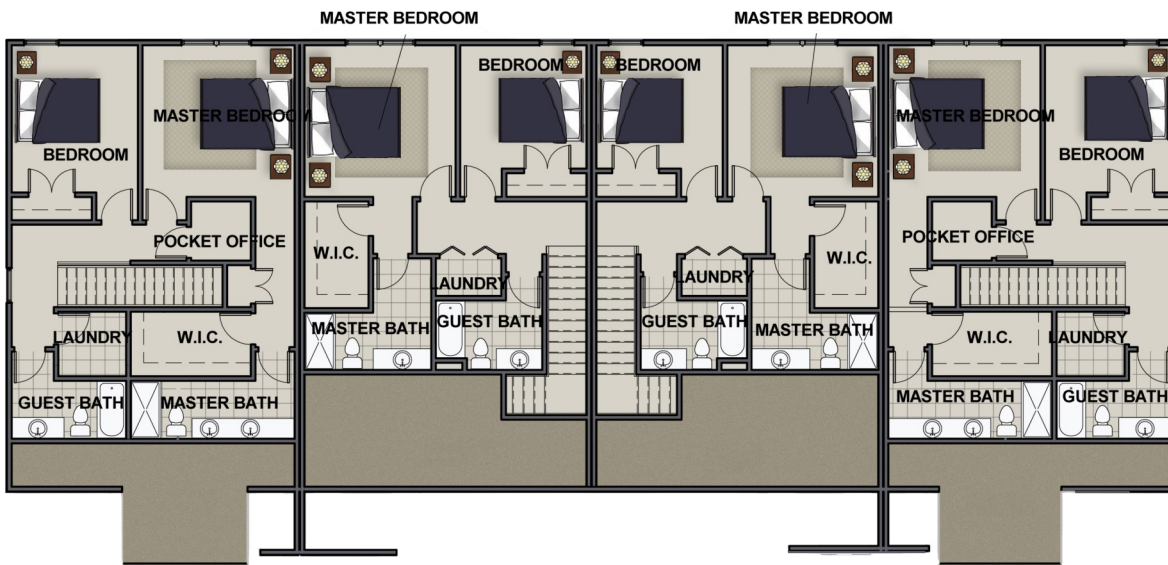

Marion

Interior Unit

1400 Square Feet

2 Bedrooms

2.5 Bathrooms

Upstairs Laundry

Dedicated pantry &
coat closet

*Artistic renderings provided for marketing purposes only and may not accurately represent the final product or its features.