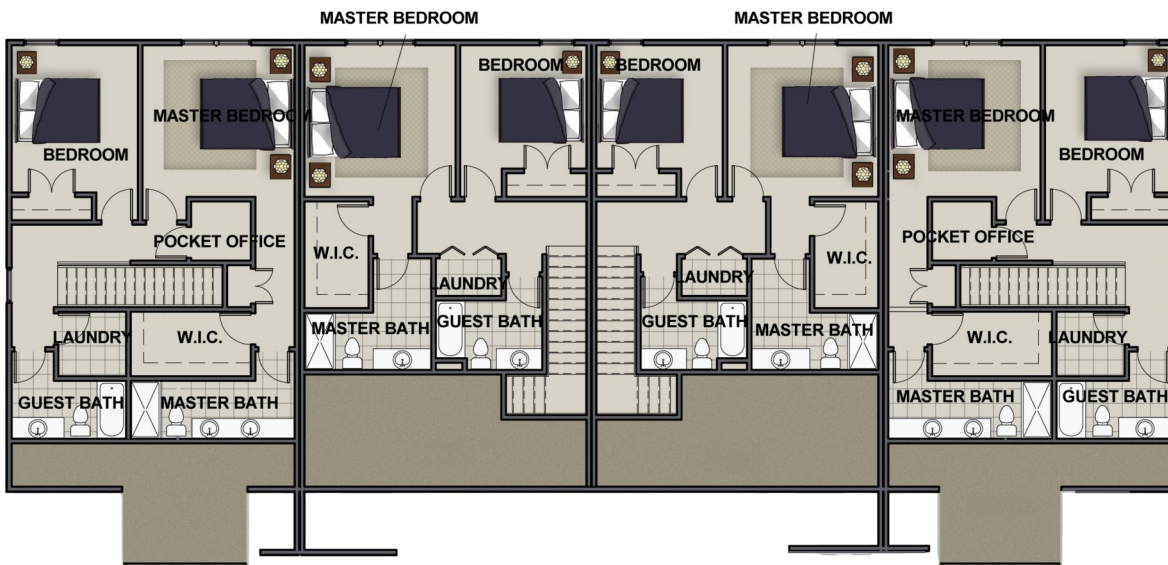

Marion

Exterior Unit

1394 Square Feet

2 Bedrooms

2.5 Bathrooms

Two-car Garage

Upstairs Laundry

*Artistic renderings provided for marketing purposes only and may not accurately represent the final product or its features.