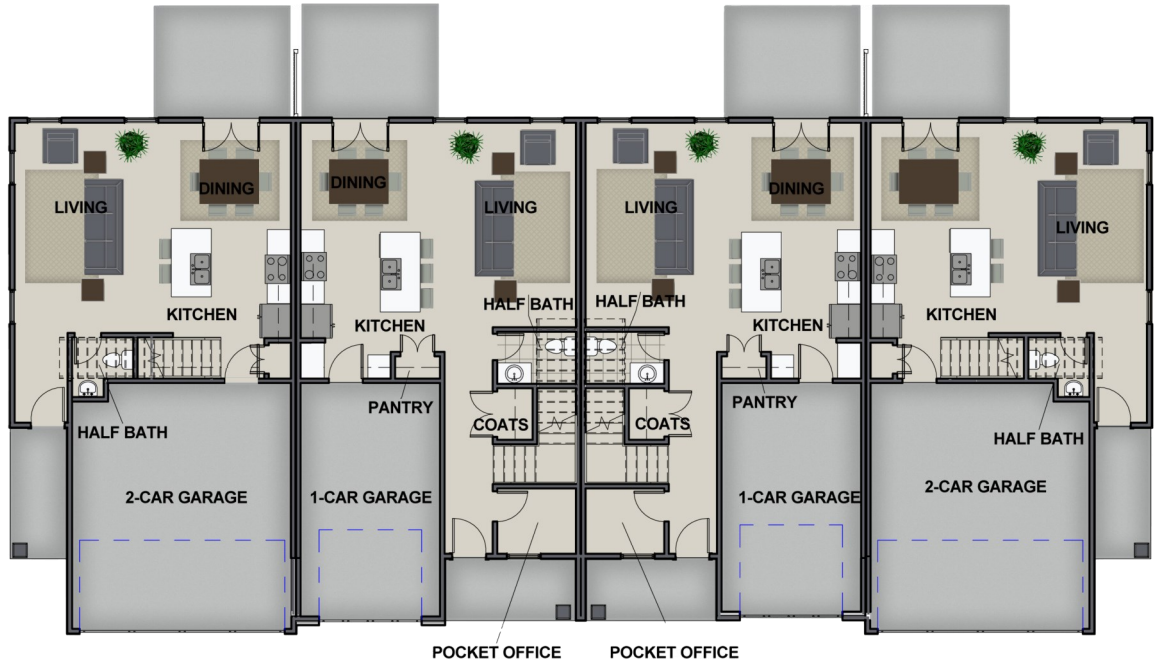

Marion

Exterior Unit

1394 Square Feet

2 Bedrooms

2.5 Bathrooms

Two-car Garage

Upstairs Laundry

*Artistic renderings provided for marketing purposes only and may not accurately represent the final product or its features.