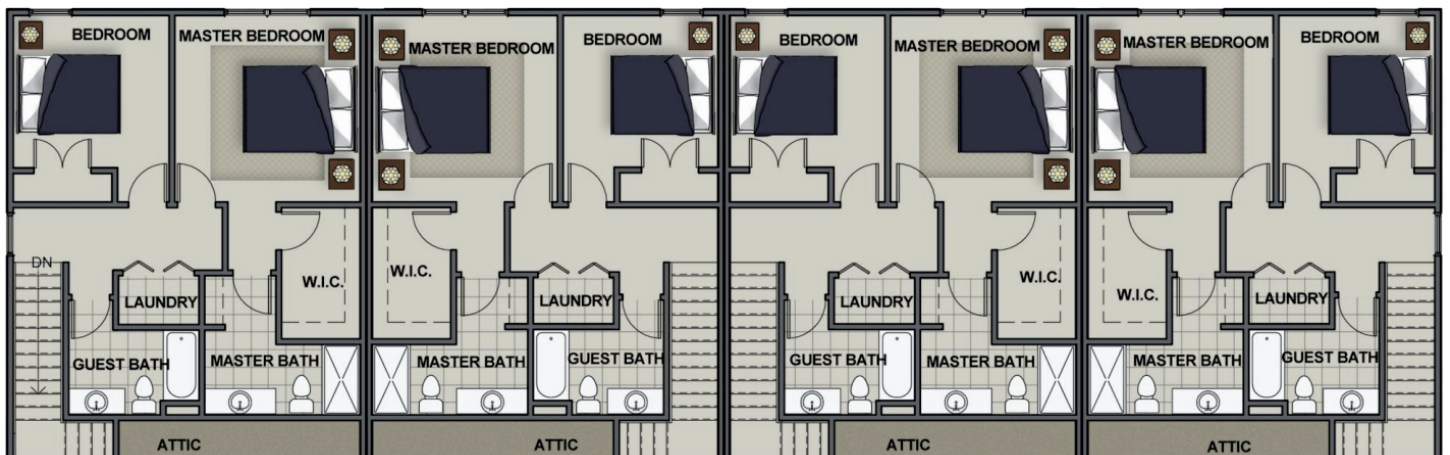

RIVER STONE CONSTRUCTION FLOOR PLAN

HAMILTON

FOR MORE INFO VISIT [RIVERSTONE-HOMES.COM](https://www.riverstone-homes.com)

2 BED

1 GARAGE

2.5 BATH

1434 FT²

FIRST FLOOR