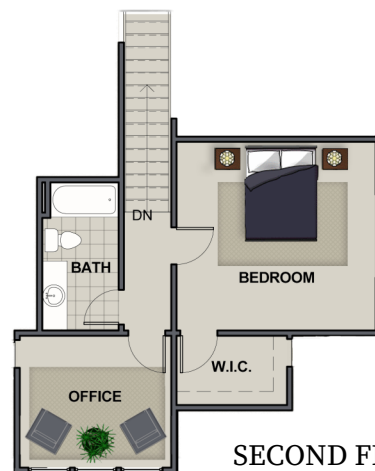

Juddson

2030 Square Feet

3 Bedrooms

3 Full Bathrooms

Master's Suite on Main Level

Additional Office Space Upstairs

FIRST FLOOR (1558 sqft)

SECOND FLOOR (472 sqft)