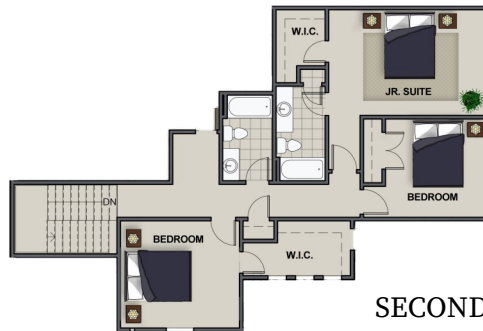

Carolina

2514 Square Feet

4 Bedrooms

3 Full Bathrooms

1 Half Bathroom

Master's Suite on Main Level

Junior Suite Upstairs

FIRST FLOOR (1448 sqft)

SECOND FLOOR (787 sqft)

*Artistic renderings provided for marketing purposes only and may not accurately represent the final product or its features.

423.954.7550
RIVERSTONE-HOMES.COM

**RIVER
STONE**
CONSTRUCTION LLC