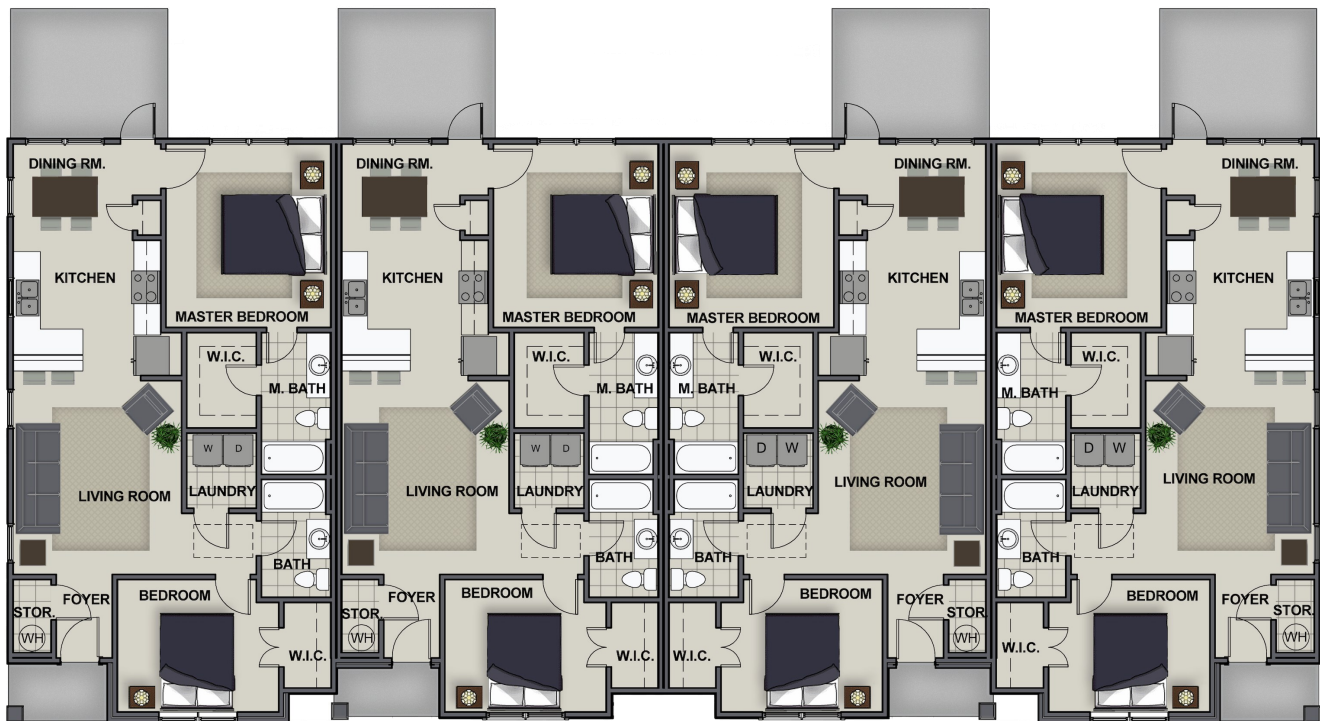

# Bradley

1057 Square Feet

2 Bedrooms

2 Full Bathrooms

One level living

\*Artistic renderings provided for marketing purposes only and may not accurately represent the final product or its features.

423.954.7550  
RIVERSTONE-HOMES.COM